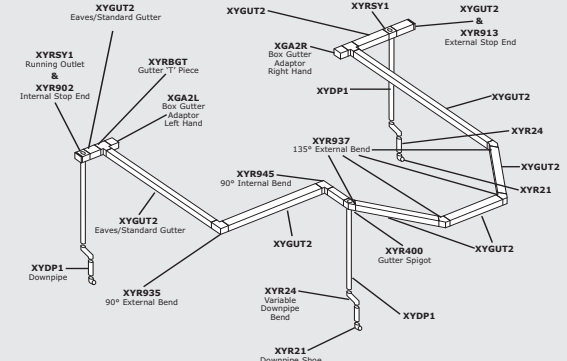

Tel: 01623 443200 Fax: 01623 443305

Email: consenquiry@synseal.com
www.synseal.co.uk

synseal roof assemblies

25mm Glazing

35mm Glazing

Ridge

Bolstered Georgian Hip

Bolstered Transom Rafter

Bolster

Valley

25mm Glazing

Wallplate

Gutter

Colour Key:

- = Plastic
- = Aluminium
- = Steel
- = Foam
- = Rubber
- = Various/other

Component colours available: