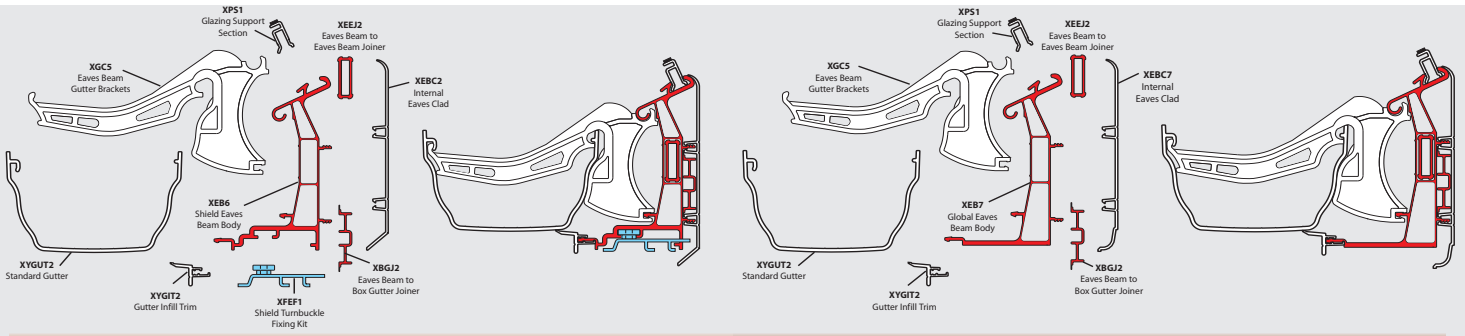

synseal roof assemblies

Shield Eaves Beam

Global Eaves Beam

Hip Rafter

Box Gutter

Rafter

Tie Bar

Colour Key:

= Plastic
 = Aluminium
 = Steel
 = Foam
 = Rubber
 = Various/other

Component colours available:

= Mahogany (w)
 = Caramel (C)
 dc = dual colour
 = Cherrywood (CHW)
 = Light Oak (OAK)

= Black (B - only foam components)
 = Gloss finish white ali (GWA)
 = Blu White (BLU)

= White (no additional suffix)

PLEASE NOTE:

All components available in different colours are shown here using the 'white' code. For more information on ordering coloured components, please consult the bar length price list.