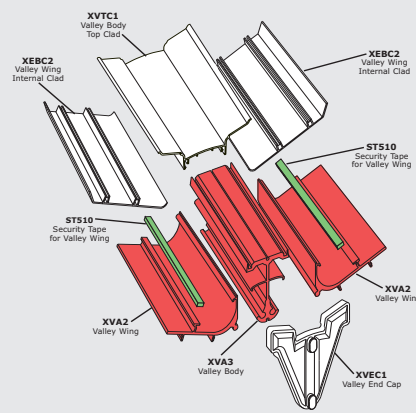

Tel: 01623 443200 Fax: 01623 443305

Email: consenquiry@synseal.com
www.synseal.co.uk

synseal roof assemblies

25mm Glazing

35mm Glazing

Ridge

Bolstered Georgian Hip

Bolstered Transom Rafter

Bolster

Valley

25mm Glazing

Wallplate

Gutter

Colour Key:

- = Plastic
- = Aluminium
- = Steel
- = Foam
- = Rubber
- = Various/other

Component colours available: