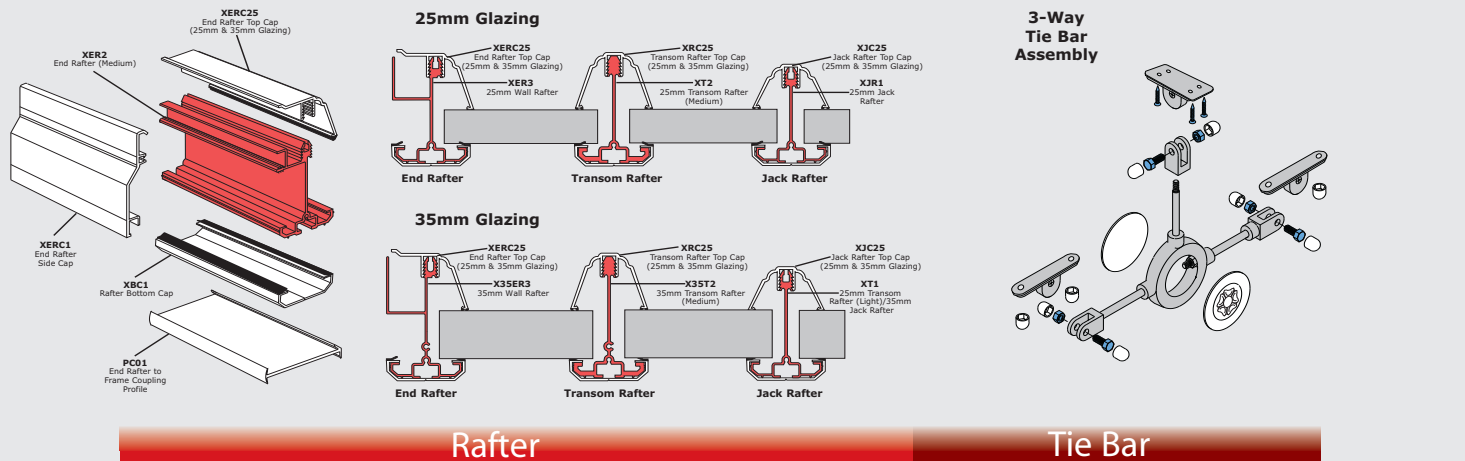

synseal roof assemblies

Shield Eaves Beam

Global Eaves Beam

Hip Rafter

Box Gutter

Rafter

Tie Bar

Colour Key: