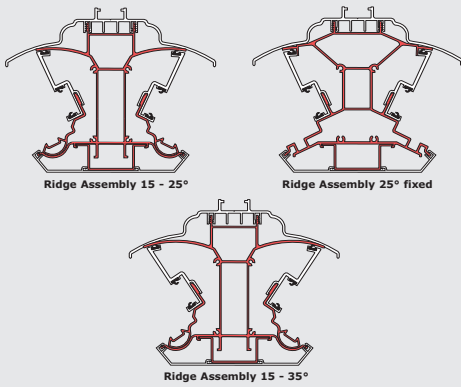

synseal roof assemblies

25mm Glazing