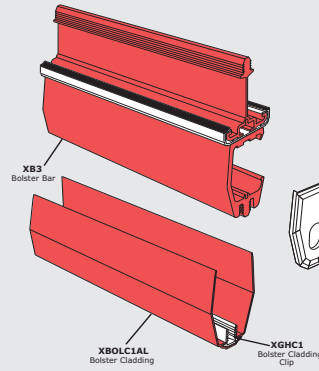

Tel: 01623 443200 Fax: 01623 443305

Email: consenquiry@synseal.com
www.synseal.co.uk

synseal roof assemblies

25mm Glazing

35mm Glazing

Ridge

Bolstered Georgian Hip

Bolstered Transom Rafter

Bolster

Valley

25mm Glazing

Wallplate

Gutter

Colour Key:

- = Plastic
- = Aluminium
- = Steel
- = Foam
- = Rubber
- = Various/other

Component colours available: