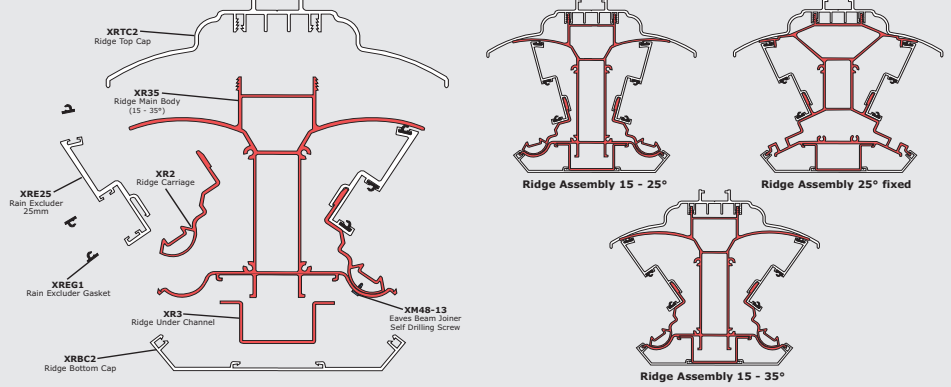

35mm Glazing

Ridge

Bolstered Georgian Hip

Bolstered Transom Rafter