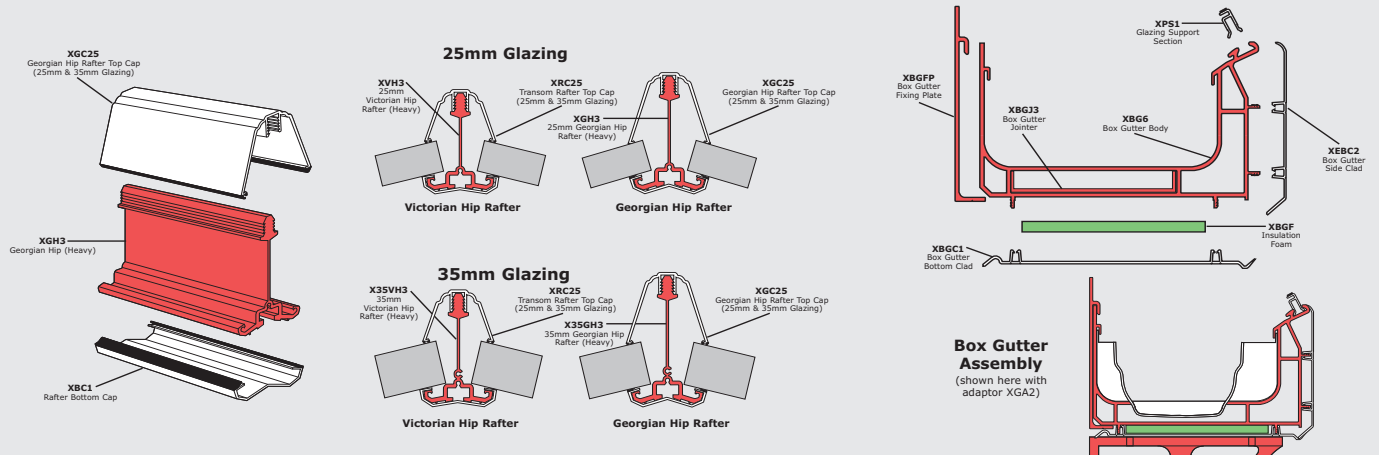

synseal roof assemblies

Shield Eaves Beam

Global Eaves Beam

Hip Rafter

Box Gutter

Rafter

Tie Bar

Colour Key:

= Plastic
 = Aluminium
 = Steel
 = Foam
 = Rubber
 = Various/other

Component colours available:

= Mahogany (w)
 = Caramel (C)
 dc = dual colour
 = Cherrywood (CHW)
 = Light Oak (OAK)

= Black (B - only foam components)
 = Gloss finish white ali (GWA)
 = Blu White (BLU)

= White (no additional suffix)

PLEASE NOTE:

All components available in different colours are shown here using the 'white' code. For more information on ordering coloured components, please consult the bar length price list.