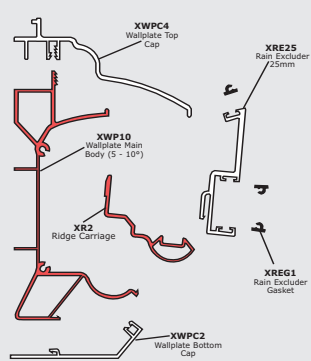

Bolster

Valley

25mm Glazing

Wallplate

Gutter

Colour Key:

- = Plastic
- = Aluminium
- = Steel
- = Foam
- = Rubber
- = Various/other

Component colours available: