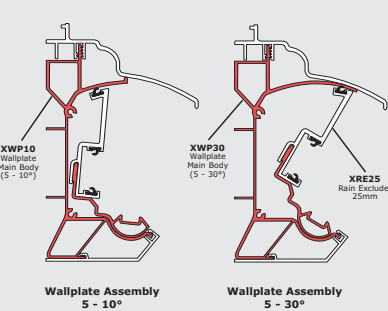

Bolster

Valley

25mm Glazing

Wallplate

Gutter

Colour Key:

- = Plastic
- = Aluminium
- = Steel
- = Foam
- = Rubber
- = Various/other

Component colours available: