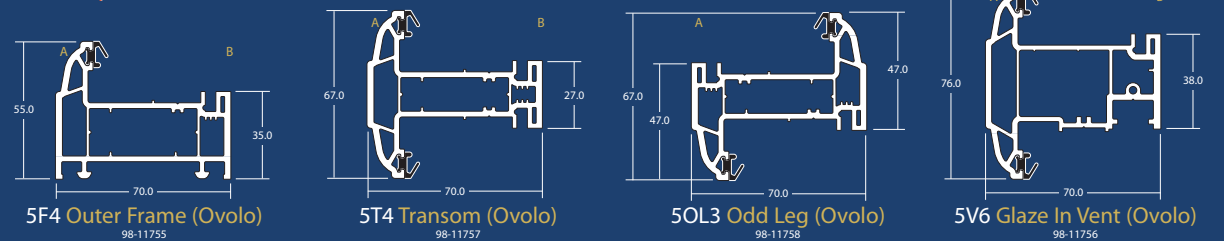

Ovolo System Profiles