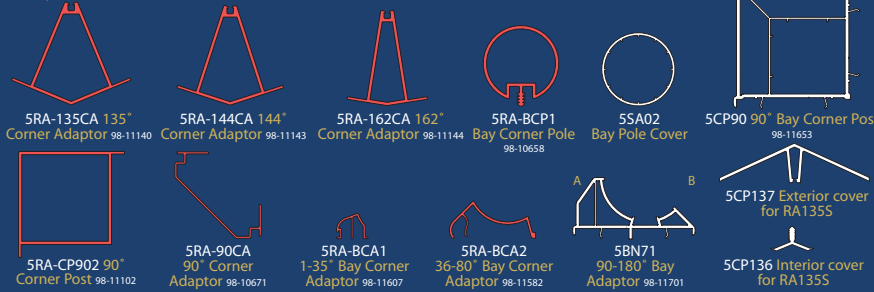

Web: www.synseal.co.uk e-mail: synseal@synseal.com

COLOUR KEY:

- = PLASTIC
- = ALUMINIUM
- = RUBBER
- = STEEL
- = FOAM
- = OTHER

Sill End Caps & Joints

Frame Extensions

Composite Door Low Threshold

Bay Window Profiles