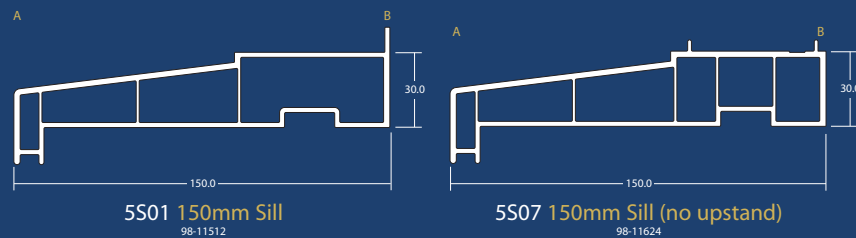

Sill Profiles