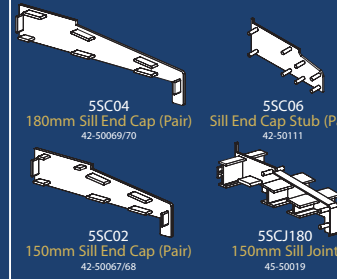

Expansion Mullion & Couplings

Accessories

Low Thresholds

Rain Deflectors/Weather Bars

Legend

70mm PVC-U Window & Door Suite
Additional Profiles & Components

Tel: 01623 443200

Fax: 0800 1070 094

Web: www.synseal.co.uk e-mail: synseal@synseal.com

COLOUR KEY:

- = PLASTIC
- = ALUMINIUM
- = RUBBER
- = STEEL
- = FOAM
- = OTHER

Sill End Caps & Joints

Frame Extensions

Composite Door Low Threshold

Bay Window Profiles