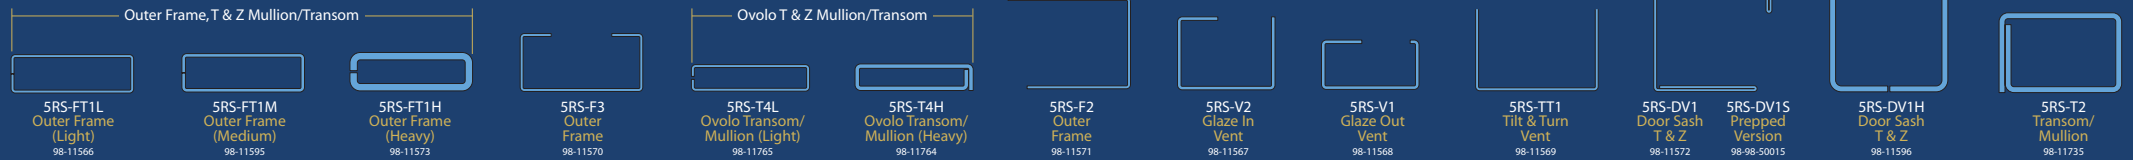

Web: www.synseal.co.uk e-mail: synseal@synseal.com

COLOUR KEY:

- = PLASTIC
- = ALUMINIUM
- = RUBBER
- = STEEL
- = FOAM
- = OTHER

Composite Doorframe System

Sill Profiles

Glazing Beads

Ovolo System Profiles

Steel Reinforcements