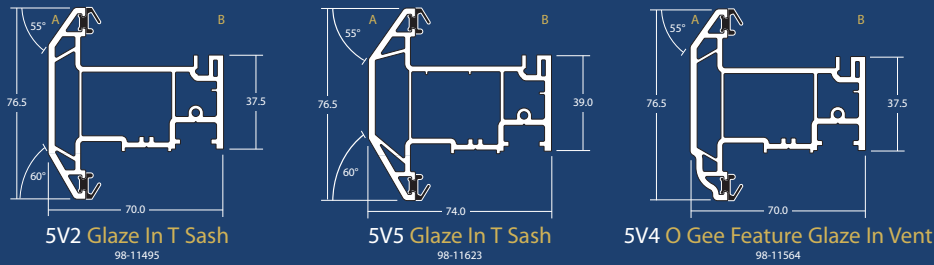

Vent Profiles