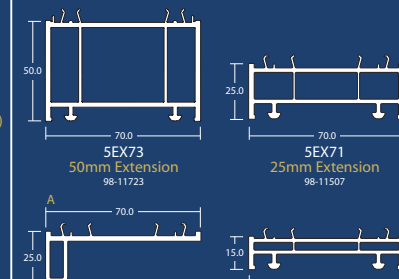

Web: www.synseal.co.uk e-mail: synseal@synseal.com

COLOUR KEY:

- = PLASTIC
- = ALUMINIUM
- = RUBBER
- = STEEL
- = FOAM
- = OTHER

Sill End Caps & Joints

Frame Extensions

Composite Door Low Threshold

Bay Window Profiles

Load Bearing Bay Window Parts

Aluminium Reinforcements