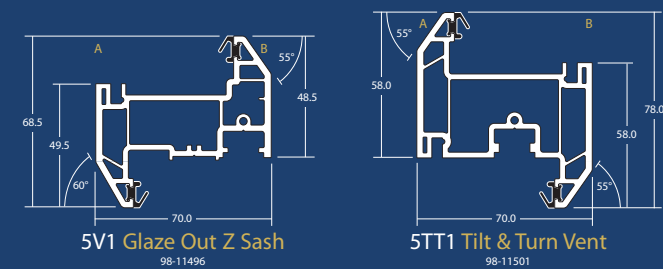

Vent Profiles