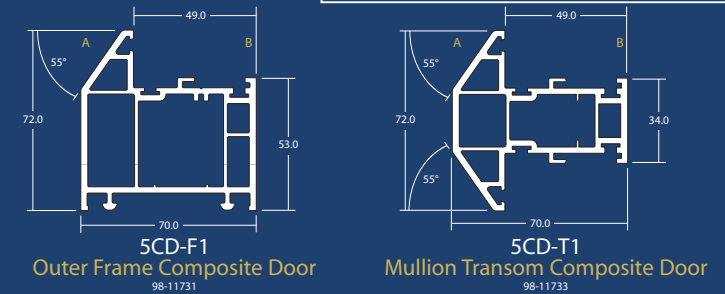

Composite Doorframe System