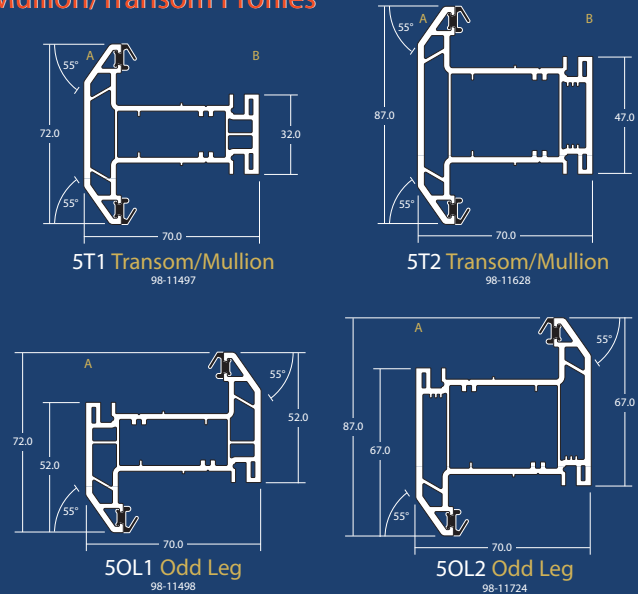

Mullion/Transom Profiles