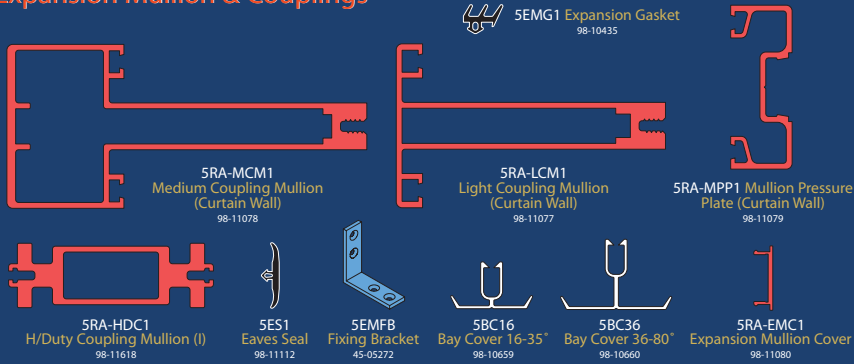

Web: www.synseal.co.uk e-mail: synseal@synseal.com

COLOUR KEY:

- = PLASTIC
- = ALUMINIUM
- = RUBBER
- = STEEL
- = FOAM
- = OTHER

Composite Doorframe System

Sill Profiles

Glazing Beads

Ovolo System Profiles

Steel Reinforcements

Expansion Mullion & Couplings

Accessories

Low Thresholds

Rain Deflectors/Weather Bars

Legend

70mm PVC-U Window & Door Suite
Additional Profiles & Components

Tel: 01623 443200

Fax: 0800 1070 094