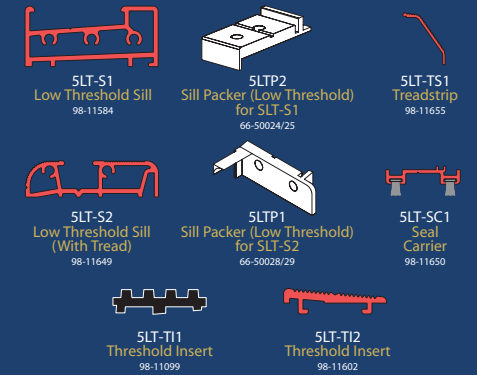

Web: www.synseal.co.uk e-mail: synseal@synseal.com

COLOUR KEY:

- = PLASTIC
- = ALUMINIUM
- = RUBBER
- = STEEL
- = FOAM
- = OTHER

Composite Doorframe System

Sill Profiles

Glazing Beads

Ovolo System Profiles

Steel Reinforcements

Expansion Mullion & Couplings

Accessories

Low Thresholds

Rain Deflectors/Weather Bars

Legend

70mm PVC-U Window & Door Suite
Additional Profiles & Components

Tel: 01623 443200

Fax: 0800 1070 094