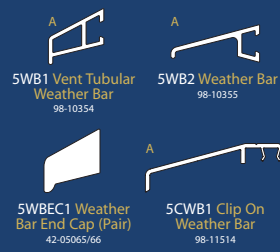

Web: www.synseal.co.uk e-mail: synseal@synseal.com

COLOUR KEY:

- = PLASTIC
- = ALUMINIUM
- = RUBBER
- = STEEL
- = FOAM
- = OTHER

Composite Doorframe System

Sill Profiles

Glazing Beads

Ovolo System Profiles

Steel Reinforcements

Expansion Mullion & Couplings

Accessories

Low Thresholds

Rain Deflectors/Weather Bars

Legend

70mm PVC-U Window & Door Suite
Additional Profiles & Components

Tel: 01623 443200

Fax: 0800 1070 094

Web: www.synseal.co.uk e-mail: synseal@synseal.com

COLOUR KEY:

- = PLASTIC
- = ALUMINIUM
- = RUBBER
- = STEEL
- = FOAM
- = OTHER

Sill End Caps & Joints

Frame Extensions

Composite Door Low Threshold

Bay Window Profiles