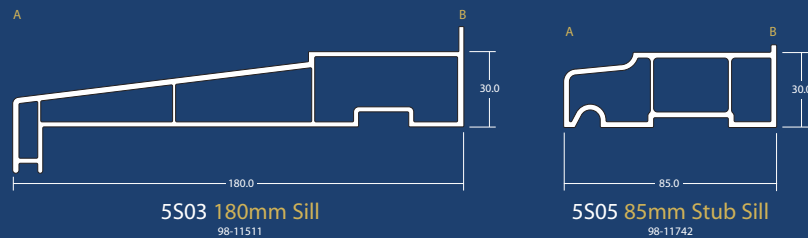

Sill Profiles