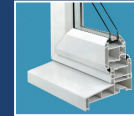

Web: www.synseal.co.uk e-mail: synseal@synseal.com

COLOUR KEY:

- = PLASTIC
- = ALUMINIUM
- = RUBBER
- = STEEL
- = FOAM
- = OTHER

Composite Doorframe System

Sill Profiles

Glazing Beads

Ovolo System Profiles

Steel Reinforcements