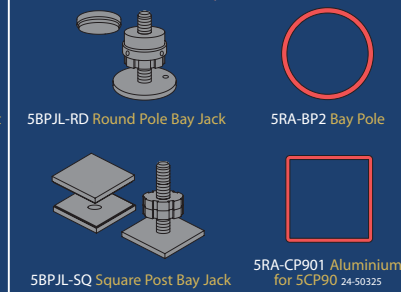

Web: www.synseal.co.uk e-mail: synseal@synseal.com

COLOUR KEY:

- = PLASTIC
- = ALUMINIUM
- = RUBBER
- = STEEL
- = FOAM
- = OTHER

Sill End Caps & Joints

Frame Extensions

Composite Door Low Threshold

Bay Window Profiles

Load Bearing Bay Window Parts

Aluminium Reinforcements