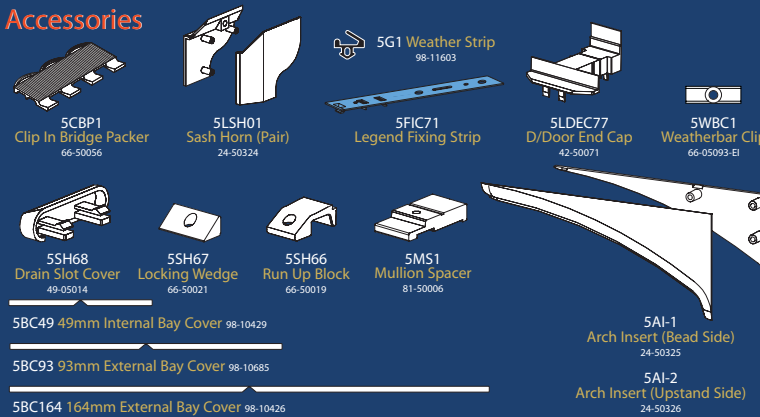

Web: www.synseal.co.uk e-mail: synseal@synseal.com

COLOUR KEY:

- = PLASTIC
- = ALUMINIUM
- = RUBBER
- = STEEL
- = FOAM
- = OTHER

Composite Doorframe System

Sill Profiles

Glazing Beads

Ovolo System Profiles

Steel Reinforcements

Expansion Mullion & Couplings

Accessories

Low Thresholds

Rain Deflectors/Weather Bars

Legend

70mm PVC-U Window & Door Suite
Additional Profiles & Components

Tel: 01623 443200

Fax: 0800 1070 094